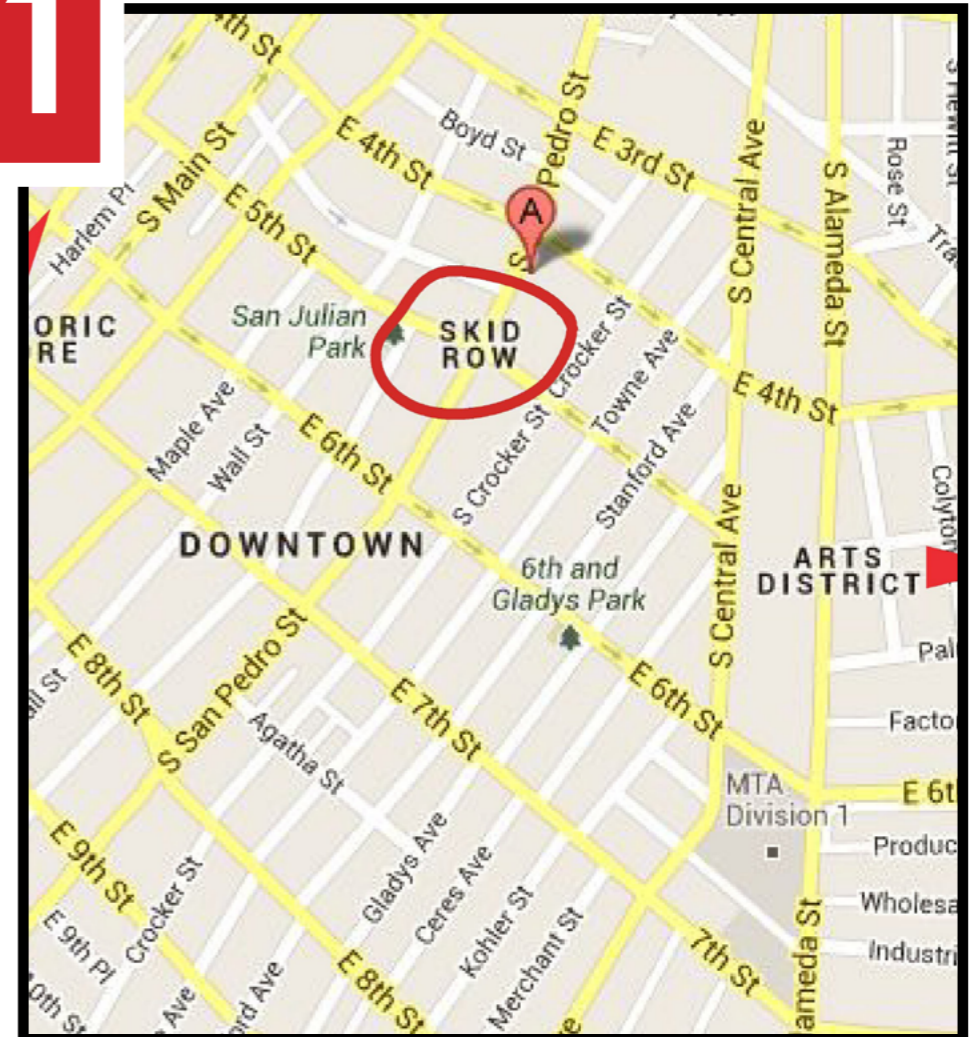

2

HOMELESSNESS IN LOS ANGELES

- 25,686 HOMELESS IN L.A.
- 17,687 UNSHELTERED
- 7,999 SHELTERED

Data collected from the Los Angeles Homeless Services Authority*

AREA FOR CASE STUDY

1

2

- skid row has the largest population of homeless people in the nation.
- Largest collection of unsheltered individuals in the nation.
- extremely poor living conditions